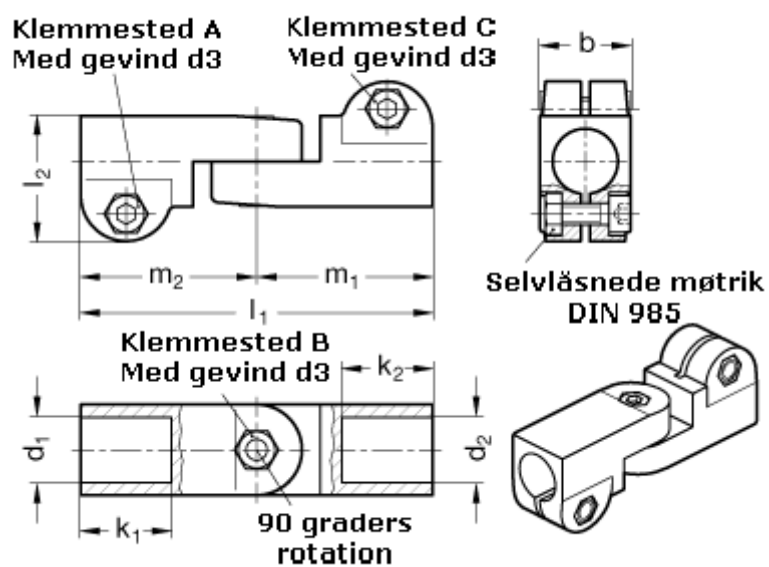

Article number: 20285B18B162SW

Description: E+G Swivel clamp connector joint  
GN285-B18-B16-2-SW

## Measures

b = 25

m1 = 48.5

d1 = B18

m2 = 48.5

d2 = B16

d3 = M 6

k1 = 25

k2 = 25

l1 = 97

l2 = 34.5